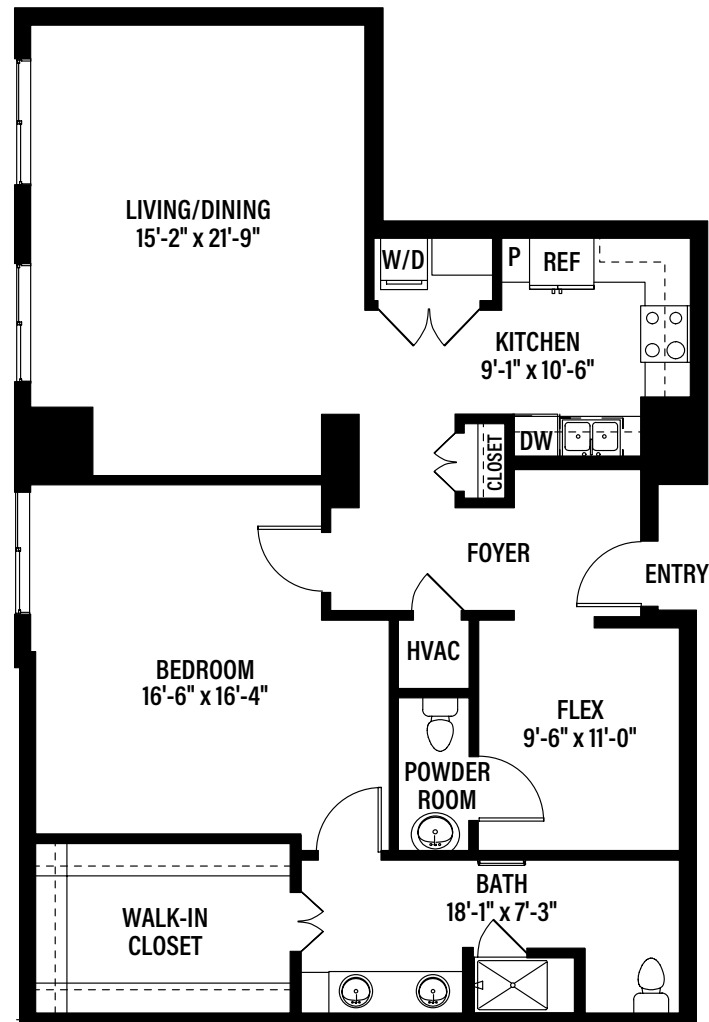

# THE MATISSE

ONE BEDROOM, ONE-AND-A-HALF BATH WITH FLEX

Approx. 1,233 sq. ft.

Actual dimensions may vary slightly.

THE  
**STAYTON**  
AT MUSEUM WAY · BY BUCKNER.

2501 Museum Way | Fort Worth, TX 76107 | [TheStayton.com](http://TheStayton.com) | 817-646-6199  
LUXURY MEETS LIFE CARE AT THE STAYTON